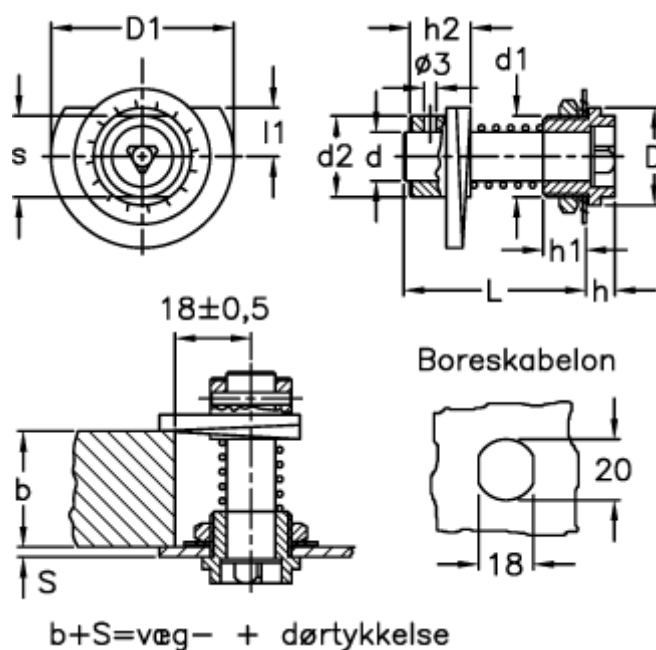

Article number: 2310006231

Description: E+G Security latch
BOCK.25-3-D

Measures

$D = 24$

$d = 12$

$D1 = 45$

$d1 = M20 \times 1,5$

$d2 = 20$

$h = 6$

$h1 = 11$

$h2 = 15$

$L = 64$

$l1 = 12$

$s = 20$